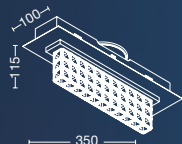

SARA III

ART: **APL6012**

Color: Cromo
LED - 1x12,6w
3000K