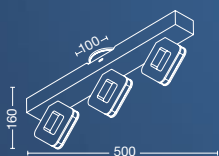

TOILETTE

ART: **APL4021**

Color: Cromo
LED - 1x5,5w
3000K

ART: **APL4022**

Color: Cromo
LED - 2x5,5w
3000K

ART: **APL4023**

Color: Cromo
LED - 3x5,5w
3000K