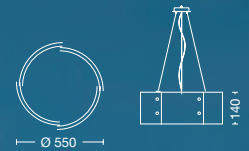

AMEBA

Colgante construido con vidrio curvo fantasma.
Tapa inferior en vidrio satinado.

ART: **CT67055**

Color: Cromado / Vidrio Satinado
4xE27 LED