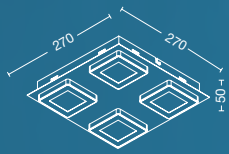

ART: **ATL5224**

Color: Cromo
LED - 4x4.2w
3000K

ART: **APL5221**

Color: Cromo
LED - 1x4.2w
3000K