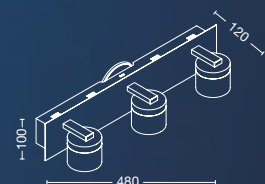

ART: **APL5123**

Color: Cromo
LED - 3x4,2w
3000K