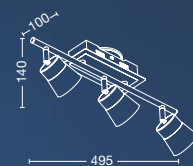

ART: **APL5323**

Color: Cromo
LED - 3x4,2w
3000K