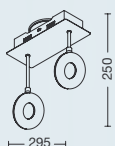

ART: **ATL4722**

Color: Cromo
LED - 2x5w
3000K