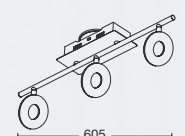

ART: **APL4723**

Color: Cromo
LED - 3x5w
3000K