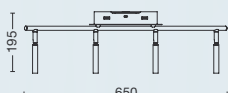

ART: **APL5024**

Color: Cromo
LED - 4x6w
3000K