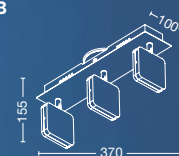

ART: **APL5423**

Color: Cromo
LED - 3x4,2w
3000K