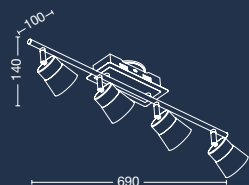

APLIQUES DECORATIVOS

CAP

ART: **APL5324**

Color: Cromo
LED - 4x4,2w
3000K

ART: **APL5321**

Color: Cromo
LED - 1x4,2w
3000K