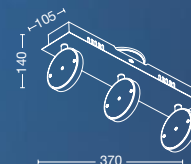

ART: **APL4823**

Color: Cromo
LED - 3x4,2w
3000K