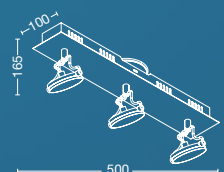

Color: Cromo
LED - 3x5w
3000K