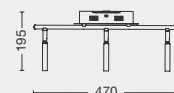

ART: **APL5023**

Color: Cromo
LED - 3x6w
3000K