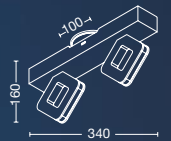

ART: **APL4022**

Color: Cromo
LED - 2x5,5w
3000K

ART: **APL4023**

Color: Cromo
LED - 3x5,5w
3000K