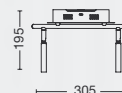

ART: **APL5022**

Color: Cromo
LED - 2x6w
3000K