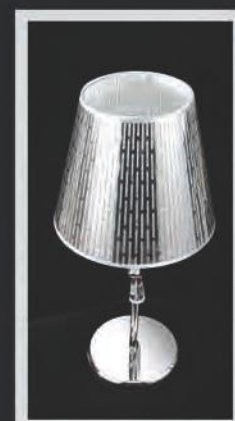

ART: **AP55045**  
E14 LED  
W: 530mm  
H: 440mm  
E: 300mm

*LEVITY*

ART: **CT63073**  
3xE14 LED  
Ø740mm - H: 920mm

*DESIRE*

ART: **CT65057**  
3xE14 LED  
Ø570mm - H: 640mm

ART: **VE65024**  
E14 LED  
Ø240mm - H: 540mm