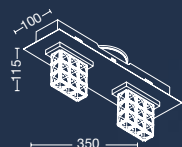

ART: **APL5622**

Color: Cromo
LED - 2x5w
3000K