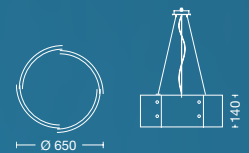

ART: **CT67065**

Color: Cromado / Vidrio Satinado
5xE27 LED