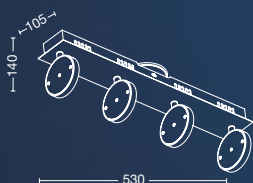

ART: **APL4824**

Color: Cromo
LED - 4x4,2w
3000K