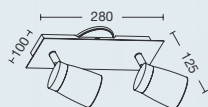

ART: **C950/2**
Color: Cromo
GU10 LED 220v