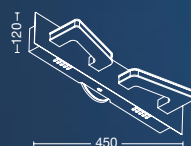

ART: **APL4522**

Color: Cromo
LED - 2x4,5w
3000K