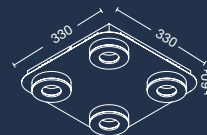

ART: **APL4324**

Color: Cromo
LED - 4x5w
3000K