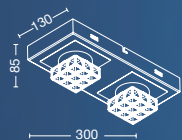

ART: **APL5522**

Color: Cromo
LED - 2x4,2w
3000K