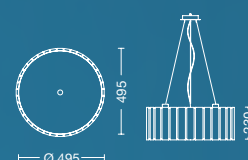

ART: **CT66050**

Color: Cromo
3xE27 LED